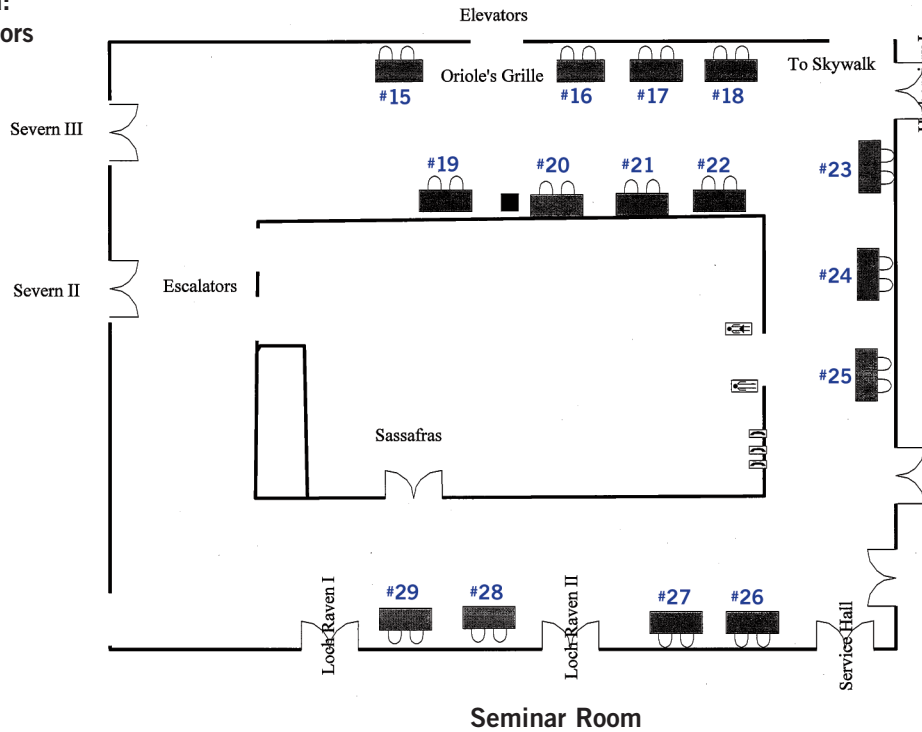

# Exhibitor Hall Layout

## The Sheraton Inner Harbor, Downtown Baltimore

### 2nd Floor:

Main Conference Area:  
Presentations, Exhibitors  
& Registration

### 3rd Floor:

Exhibitor Area, Seminars, Meals,  
General Sessions, and Lounge  
Chairs Among Exhibitors

General Session area & Tuesday's Lunch (Chesapeake Rooms)