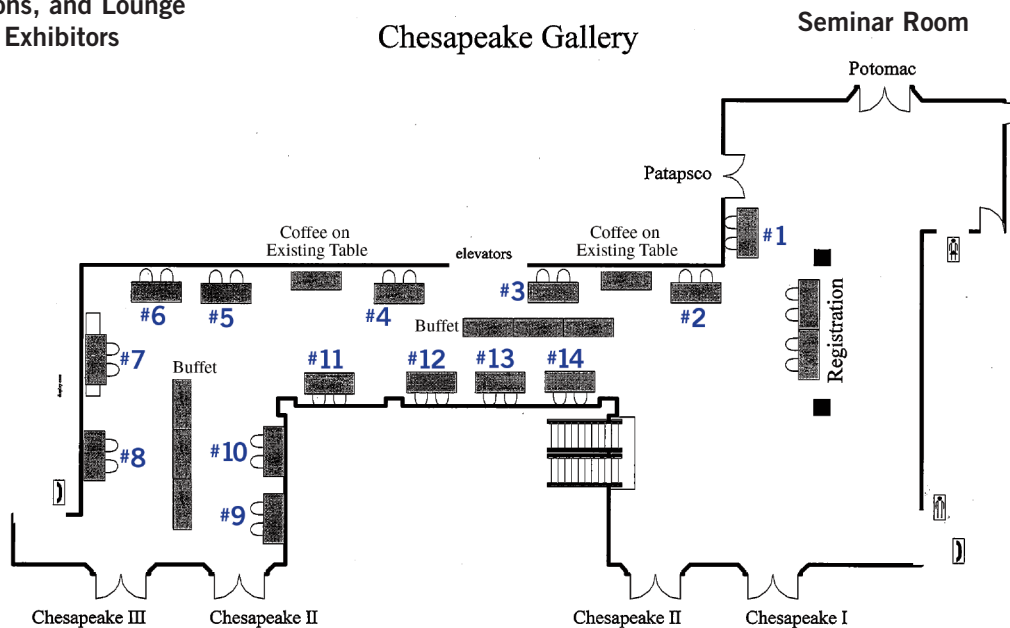

# Exhibitor Hall Layout

## The Sheraton Inner Harbor, Downtown Baltimore

### 2nd Floor:

Main Conference Area:  
Presentations, Exhibitors  
& Registration

### 3rd Floor:

Exhibitor Area, Seminars, Meals,  
General Sessions, and Lounge  
Chairs Among Exhibitors

General Session area & Tuesday's Lunch (Chesapeake Rooms)